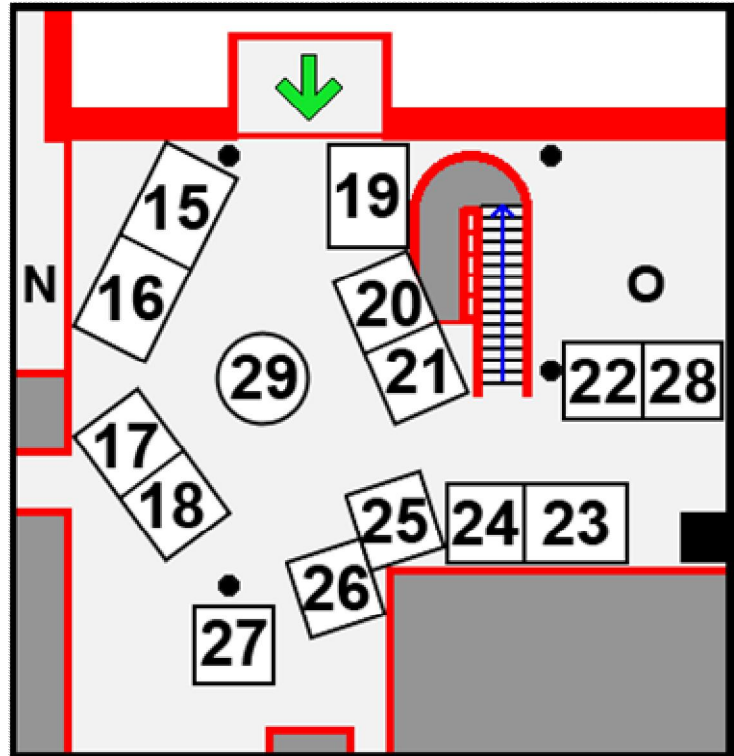

## Entrance hall of Mathilda

## Entrance hall of Tritonia

Stands 1-14 entrance hall of Mathilda  
Stands 15-29 entrance hall of Tritonia  
Stands 30-36 beside auditorium Wolff

M = restaurant Mathilda, O = Cafe Oscar  
N = auditorium Nissi